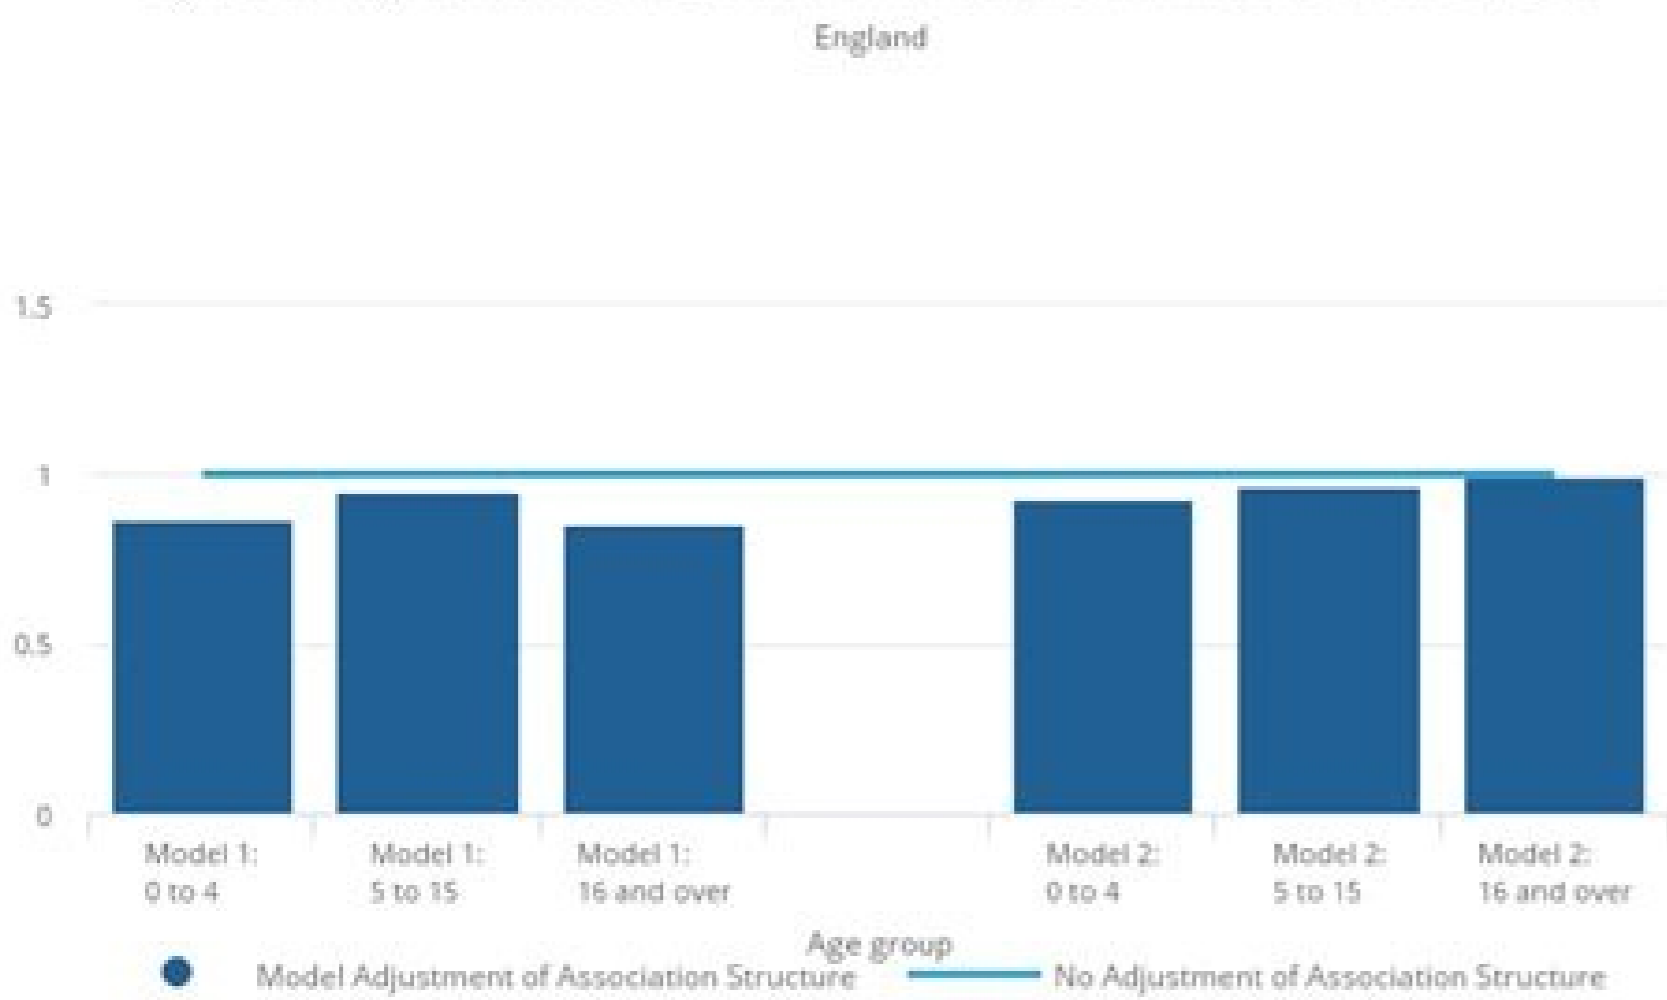

Parameter	Unweighted	Weighted
Gender			
Male	48.3	52.5	49.3
Female	51.7	47.5	50.7
Age			
18-24	13.1	9.8	13.3
25-34	17.4	14.1	17.6
35-44	16.9	13.7	16.8
45-54	18.1	17.3	17.9
55-64	16.3	19.3	16.2
65+	18.2	25.9	18.2
Education			
High school graduate or less	41.2	31.1	40.2
Some College/Assoc. Degree	31.5	25.4	31.6
College Graduate	27.3	43.5	28.2
Race/Ethnicity			
White/not Hispanic	65.7	69.4	65.5
Black/not Hispanic	11.6	10.4	11.5
Hispanic - U.S. born	7.6	6.5	7.6
Hispanic - born outside U.S.	7.4	6.7	7.5
Other/not Hispanic	7.7	7.0	7.9
Region			
Northeast	18.2	16.6	18.0
Midwest	21.3	22.9	21.4
South	37.2	37.5	37.6
West	23.3	23.0	22.9
County Pop. Density			
1 - Lowest	19.9	22.1	20.1
2	20.0	19.9	20.0
3	20.1	20.9	20.3
4	20.0	20.0	20.1
5 - Highest	20.0	17.0	19.4
Household Phone Use			
LLO	7.4	3.6	5.8
Dual	44.8	57.9	45.9
CPO	47.8	38.5	48.3

Supplemental Figure 1. The correlation between mean SMD4 and 4-SG CT. $r = 0.9$ between the overall groups.

Supplemental Figure 2. The correlation between mean SMD4 and 4-SG CT. $r = 0.9$ between the overall groups.

Figure 8: Adjustment of association structure in models 1 and 2, 2015