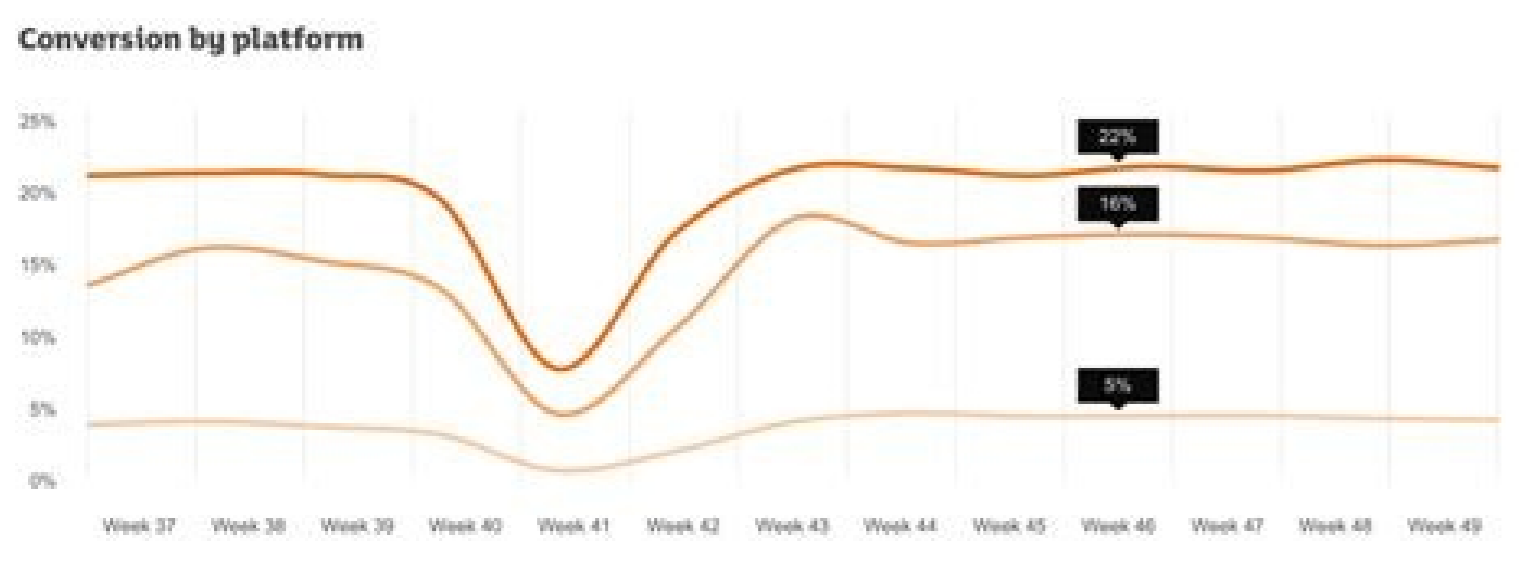

Table 1: Sample Demographics