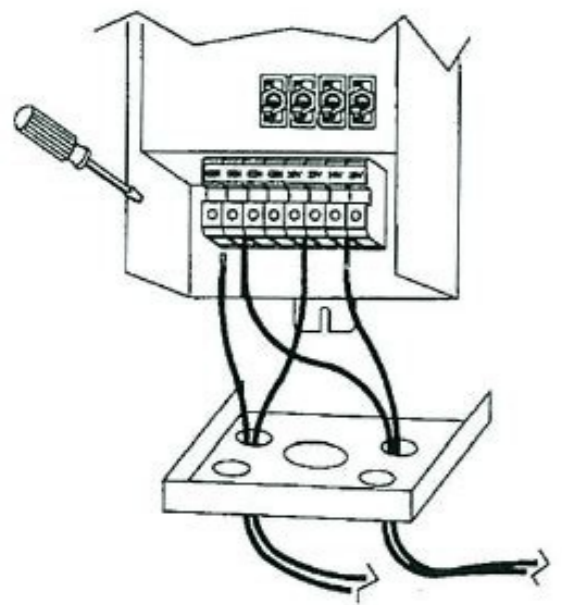

I'm not robot  reCAPTCHA

Continue

Malibu transformer manual.

And when you need air purification, Sharp has a number of air purifiers available. Sharp printers and copiers are a solid choice for places of business as well as home offices. Do not submerge power pack. Terminal Blocks LwMake sure there is no wire insulation under the clamping plate, and firmly tighten the terminal screws' 6nurg Use only CSA or UL approved low-voltage cable. Mount power pack at least 10feet(3m)from pool or spa. Hit "enter" after supplying the model number and you'll navigate to options for product support, which include accessing and downloading your user manual in PDF format. Contacting SharpIf you need to speak with a person on the Sharp team, you can reach out by phone every day of the week. Leave extra cable at the end away from the power pack. Place one connector on each side of the cable, then press together to lock. Post a reply as Anonymous © 1996-2014, Amazon.com, Inc. Weekend hours begin mid-morning and continue into the evenings. Sharp also provides live chat support on the website during the same hours as phone support is available. Thanks. Avoid pointing the sensor at nighttime light sources such as windows, porch lights, and street lights. Registration ensures that you'll have all the benefits of a product warranty, and you can get product support if you need it. Sharp User ManualsOn the Sharp USA home page, scroll to the bottom of the page and click "Support Center." Find the section where you can enter your product model number, and enter it into the open field. LED fixtures . At the top of the home page, hover your cursor over "Appliances" or "Business Products" and peruse the pop-up menu that appears. See template for correct spacing. Do not coil extra cable around the power pack, stable surface and insert the stripped end of one wire under terminal clamping plate A. Once all fixtures are in place and you are satisfied with their locations, cable may be covered with mulch or buried up to 6 in (15 cm) deep. Total bulb wattages must not exceed a maximum of 300 watts. MORE FROM QUESTIONSANSWERED.NET © 1996-2014, Amazon.com, Inc. Hang Power Pack onto screws. (71.5 mm). 1 300 Watt POWERIPACK READ INSTRUCTIONS BEFORE USING THIS PRODUCT) SAVE THESE INSTRUCTIONS TECHNICAL SPECIFICATIONS. 12 V - 300W Power pack IS SUITABLE FOR USE with submersible luminaires and pumps. When installing the screws, the spacing between the screw centers is 2.8 in. r ld-ro l [m] The position of the photo eye can influence at what light level the power pack will turn on in the AUTO, 4-6-8-10, and PHOTO ON TIMED OFF modes. y6:n*1' beinscarfulwhensplittins-*9l1"-ff::; h,*t--ff_-] the copper wire. Then strip 5/8 inch (1.6 cm) of insulation from the end. Add up all bulb wattages for a maxirlum total of 300 watts. I think not, so I am asking your advice. Do not coil cable around power pack. Use ONLY with 12 volt low voltage outdoor landscape lighting products. Do not connect ^o or more power \$acks in parallel. Weekday hours stretch from early morning into the evenings. If house circuit breakertripswhen power pack isturned on, unplug power pack from AC outlet, correct fault, and restore power. A Turn power pack on. Category Home Improvement Subcategory Lighting Brand Malibu Model 8100-9045-01 Description Low Voltage 45-Watt Digital Transformer Find Parts For: Malibu 8100-9045-01 on eBay Get Malibu 8100-9045-01 Parts on eBay All of our user guides and manuals are free to download, including this Malibu 8100-9045-01 owner's manual. a a Split one end of cable for about 3 inches (7.6 cm). Attach fixtures to cable using cable connectors as shown. The location, position and orientation of the photo eye can be adjusted until the power pack turns on at the desired light level. He says that all the 24-volt thermostats he saw on the market are ugly, and he would like to install a 220-volt thermostat made to control electric baseboard heaters. And if you need your appliances serviced, you can search for an authorized service center near you. Repeat this procedure for clamping Plate B. You will need to have Adobe Acrobat reader (which is free) installed on your system, or some other software capable of viewing pdf files in order to view or print the owner's manual. If necessary to splice cable, carefully follow instructions that came with the connector you have purchased. Then tighten the screw. Must follow all of manufacturers individual instructions. Sharp provides extensive user support to ensure that you know how to use the products you purchase. The Sharp CompanyThe Sharp Electronics Corporation is a subsidiary of the Sharp Corporation based in Osaka. You'll also find a third section with state-of-the-art TVs manufactured by Sharp. Route or coil the excess wire to protect it from lawn mowers, trimmers, etc. You can choose a specific product, FAQs, purchase options and more. After purchasing a Sharp product, be sure to visit the Sharp website to register it. Choose from many different multi-function copiers and printers that perform all of the essential functions you need to manage your business. Navigating the Sharp WebsiteThe Sharp USA website is divided into appliances for the home and machines for the office. Pack To mount directly to a wall surface use included screws as shown, a minimum 12 inches (30 cm) off the ground. All of our owner's manuals are in pdf format and can be opened using Adobe's Acrobat or some other pdf reader. Do not lay on the ground. All of the product manuals and owner guides we offer for download are in PDF format. Is it possible? or its affiliates Home > Home Improvement > Lighting > MalibuThe following Malibu manuals, or owner's guides, are available for download from our server. Do not use with fixtures that carry a Class 2 rating. Plug power pack directly into an outdoor GFCI outlet with a weatherproof cover marked "wet location." . nect Cable to Lay power pack on a flat. Be sure to leave a minimum of 10 feet (3 m) of wire between the power pack and first fixture. Mount power pack vertically at least 12 inches (30 cm) above ground. If you are unable to open or download the manual then please use the HELP link up above for assistance. YOU MUST KEEP YOUR RECEIPT FOR PROOF OF PURCHASE Cable U 3. As part of Sharp Electronics Corporation, Sharp Imaging and Information Company of America takes care of the business products you find in offices. For dependable performance, use genuine Malibu replacement parts. Be sure they do not exceed the 300 watt rating of the power pack. or its affiliates Download your Malibu 8100-9045-01 manual in pdf format. Mounthe power pack with the back against a flat vertical wall surface. You may then print out the Malibu 8100-9045-01 Low Voltage 45-Watt Digital Transformer manual or just save it to your device for safe storage. Order missing, damaged, or defective parts for new purchases only at: www.malibulights.com For customer service or to purchase replacement parts or additional low voltage cable please call Monday - Friday, 8:30 a.m. - 5:00 p.m. (CST) 888-295-7348 IMPORTANT: Please have product model number available when ordering. Mounting the photo eye in brighter locations will have the power pack come on when it has become darker out, and does not affect the performance of the unit. If you're not sure where the model number is located, click the link to get hints for finding it. Keep a minimum of 10 feet (3 m) of wire between the power pack and the first fixture. 1 @ 1 1 o- 1 Mount the photo eye bracket on a wall or other solid surface with the screw provided. The Sharp Home Electronics Company of America is the division in charge of manufacturing, marketing and servicing home appliances such as microwaves. Sharp ProductsSharp appliances are part of a well-equipped kitchen. Do not modify fixtures. Snap the sensor into the bracket. Power pack and fixtures must be installed in compliance with national and all local electrical codes and ordinances. Leave about 12 in (30 cm) of cable after the last fixture. Our user manuals are in the common pdf format also for easy viewing and printing. Install OUTDOORS ONLY. Steam ovens, convection ovens and induction cook tops are also available from Sharp. Choose the link that corresponds to the Malibu model's manual you wish to download. The user manuals come in pdf format for quick downloads. Failure to use at least 12 gauge minimum cable or install it as directed in these instructions may result in Risk of Fire or Electric Shock. lofr 2.8 in (/ r.5 mm, 8100-0300-0Page 2: This power pack features ree automa Prongs will pierce the cable to make contact and fixture should light up. You'll find many different countertop microwave ovens, as well as built-in models. A "iti: t'l"nl+(3mt+1' ..Elnl NOTE: When power pack is on, you may hear a hum This sound is considered normal. With Sharp products in your home or office, you have the assurance of quality and innovation. Do not use extension cords. Do not use with a dimmer. Plug power oack back into AC outlet. If there is extra cable, coil after the last fixture. Choose the model of Malibu manual: Hi! A friend of mine asked me today if he can install a 220-volt thermostat instead of the old 24-volt, mercury contact to control his 10-year old gas furnace. Place Fixtures Lay the fixtures out where you want to locate them. Also, refer to strip length guide on the power pack. Do not repair or tamper with cord or plug. The back of the power pack must be covered by the wall. Route the low voltage cable to fixtures. Placing the sensor in areas receiving less sunlight at dusk (east side of house, behind trees and bushes, under a deck) will have the power pack come on earlier in the evening.